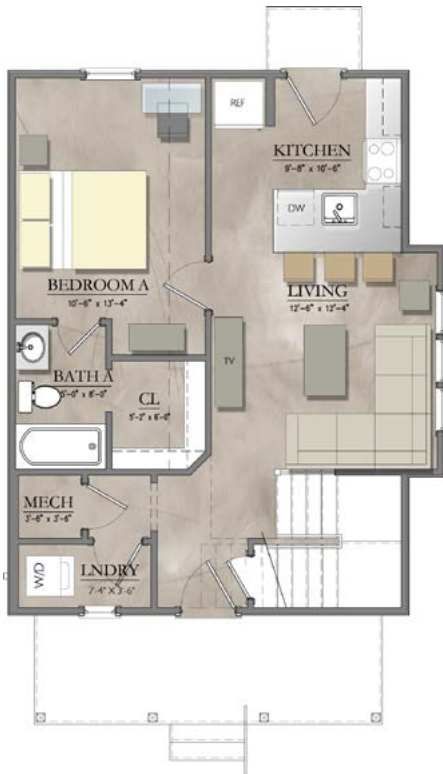

THREE BEDROOM COTTAGES

Upper Level

Lower Level

Windows & porches vary per elevation

1346 total square feet per unit

THREE BEDROOM COTTAGE

Upper Level

Lower Level

Windows & porches vary per elevation

1346 total square feet per unit

THREE BEDROOM COTTAGES

Upper Level

Lower Level

Windows & porches vary per elevation

1346 total square feet per unit